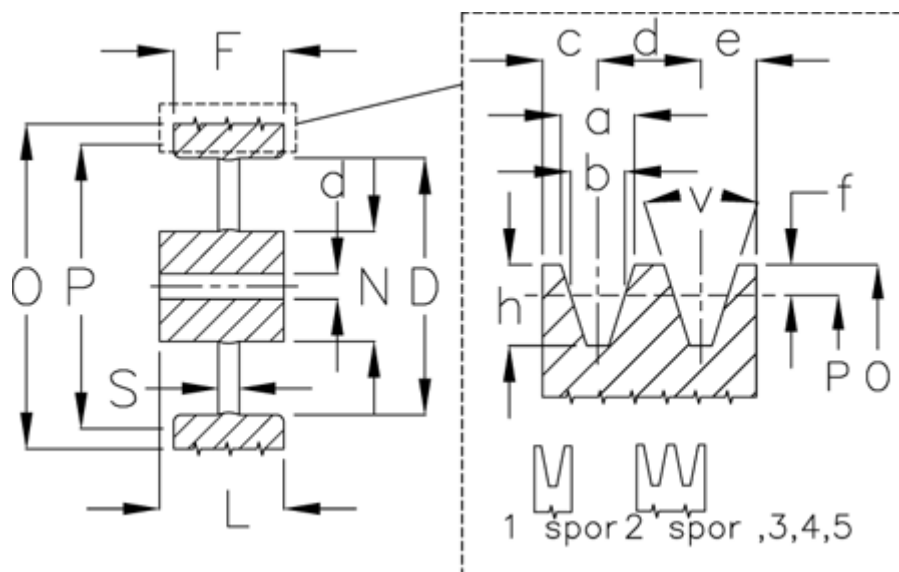

Article number: 60410135502

Description: V-belt pulley, no bore B 355/2

Measures

D	= 313	S	= 15
d	= 20	Type	= B
F	= 44.0		
L	= 60		
N	= 88		
Number of ribs	= 2		
O	= 362.0		
P	= 355		